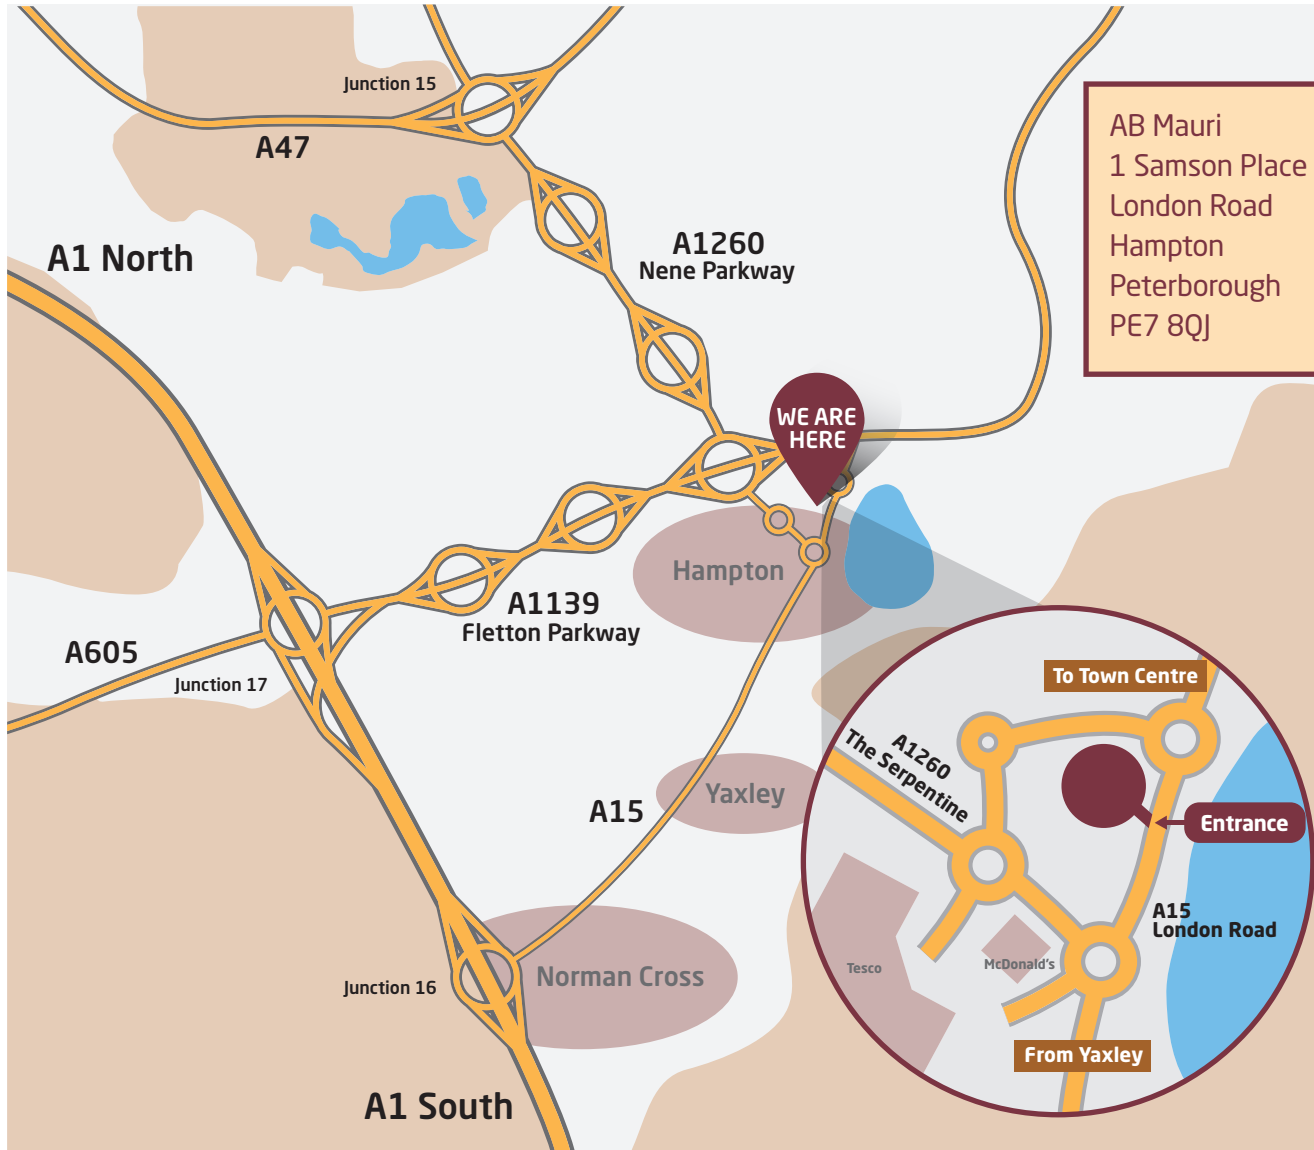

PLEASE NOTE: We have a newly issued postcode which may take a little time to update. In the interim, for navigation purposes, please use PE7 8BT which will direct you to the roundabout on the A1260 where McDonald's is located. Follow signs for A15 City Centre then 500 yards on the left enter our site - signposted British Sugar.

By Road

For Sat Nav, use our postcode **PE7 8QJ**.

From A1(M) South - exit at Junction 16 Norman Cross then take A15 signposted Yaxley. Continue on A15 through Yaxley towards Peterborough for approximately 3 miles. At first large roundabout (McDonald's on the left) take 3rd exit, continuing on A15 London Road towards Peterborough City Centre. Site entrance is located on left after approximately 500 yards - signposted **British Sugar**.

From A47 - exit at Junction 15 onto A1260 (Nene Parkway). Continue past three exits to the large roundabout. Take the second exit (straight over) continue on A1260 The Serpentine. At next roundabout, go straight over on A1260 (Tesco superstore on the right) and continue on A1260 in left-hand lane. At next roundabout, take first exit onto A15 London Road. Site entrance is located on left after approximately 500 yards - signposted **British Sugar**.

By Rail

The nearest mainline station is in Peterborough City Centre.

Taxis from the station take approximately 10 minutes.

By Bus or Coach

The nearest bus station is in Peterborough City Centre in Queensgate Shopping Centre.